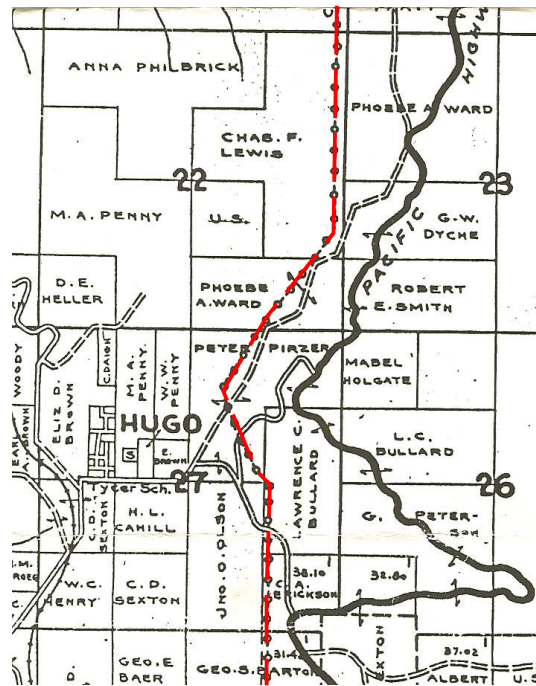

When was the power line buried?

COPCO Power Insulators

20?? Ricky Downes found two power insulators along the buried power line over Grave Creek Hills near Mt. Sexton.

COPCO Power Insulators

Ricky Downes' Power Insulators

COPCO Power Line In Hugo, Oregon: 1932

PacifiCorp

1984 PacifiCorp was formed in 1984, when its electric utility, natural resource development and telecommunications businesses grew into full-fledged enterprises. PacifiCorp operates as Pacific Power in Oregon, Washington and California; and as Rocky Mountain Power in Utah, Wyoming and Idaho. In 1989, it merged with Utah Power & Light, and continued doing business as Pacific Power and Utah Power. The company was acquired by MidAmerican Energy Holdings Company in 2006.