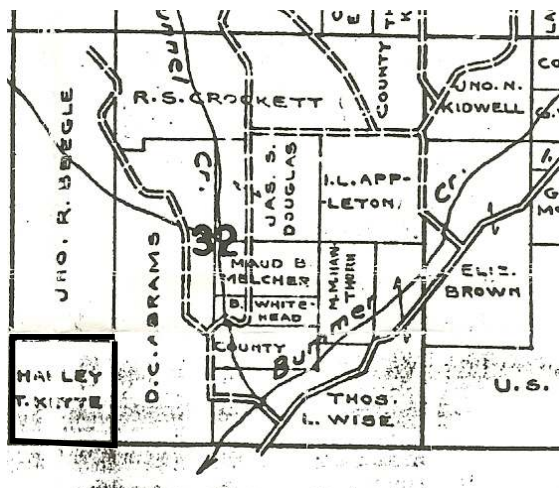

Harley & Ada Keyte, Hugo's Early Settlers

Harley T. Keyte¹⁻²

Born: November 10, 1887 Oregon
 Died: November 7, 1965 Josephine Co., OR
 Father's Birth Place: Missouri
 Mother's Birth Place: Oregon

Ada May Keyte¹⁻²

1. Oregon Death Index, 1903-98. Internet.

2. Internet.net. October 22, 2007. *Pleasant Valley Cemetery, Hugo, Josephine County, Oregon*. Contributed by Jean Boling.

3. Bureau of Land Management (BLM), General Land Office (GLO) Records.

2007. Official Federal Land Records Site (<http://www.glorerecords.blm.gov/>). Internet.

4. Hugo Neighborhood. 2007. *Hugo Pioneers*. Map Of Federal Land Transfer in Hugo, Oregon. Hugo, OR.

5. Metsher, Chas. F. 1932 *Metsker Map. Josephine County, Oregon*. Portland, OR.

Harley Keyte Family, Early Hugo Settlers: ca., 1900s - 1930s

1912 Harley Keyte's Cash Entry Keyte purchased 40 acres under Cash Entry No. 05433 in Josephine County, Oregon. It was issued February 5, 1912 to Harley T. Keyte (April 24, 1820: Sale-Cash Entry (3 Stat. 566)).³⁻⁴