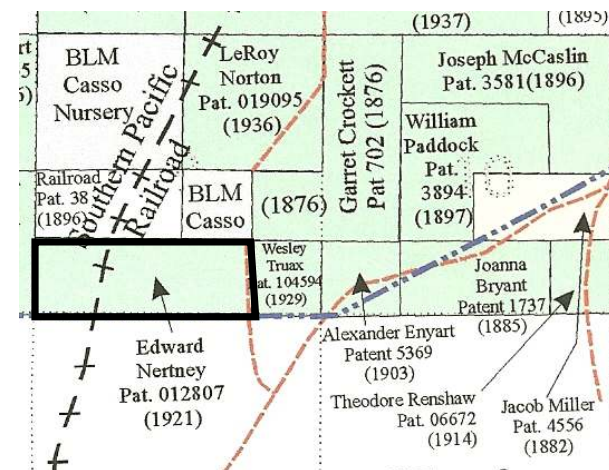

Email: hugo@jeffnet.org

Web Page: <http://jeffnet.org/~hugo/>

Edited by Karen Rose, Wayne McKy, & Mike Walker

HNA&HS Officers

Hal Anthony, Outreach Chair
3995 Russell Road
Grants Pass, Oregon 97526

Wayne McKy, Chair
6497 Hugo Road
Grants Pass, Oregon 97526

Mike Walker, Education Chair
3388B Merlin Rd #195
Grants Pass, Oregon 97526

Karen Rose, Web Master
575 Red Mountain Drive
Grants Pass, Oregon 97526

EDWARD NERTNEY FAMILY: HUGO SETTLERS

Very Draft
Brochure 295 Of Hugo's Early
Settler Brochure Series

Edward Nertney's Hugo Homestead: 1921

Not Quality Controlled, Nor Edited

January 31, 2008

Hugo Neighborhood Association &
Historical Society