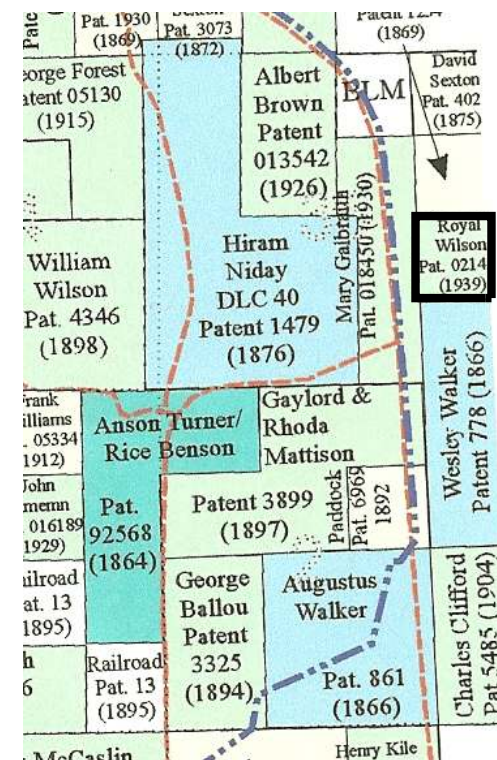

Mike Walker, Education Chair
3388B Merlin Rd #195
Grants Pass, Oregon 97526

Karen Rose, Web Master
575 Red Mountain Drive
Grants Pass, Oregon 97526

Not Quality Controlled, Nor Edited

ROYAL WILSON FAMILY: HUGO SETTLERS

Very Draft
Brochure 421 Of Hugo's Early
Settler Brochure Series

Royal Wilson's Hugo Homestead: 1939

January 24, 2008

Hugo Neighborhood Association &
Historical Society

Brochure 421 in Hugo's Early Settler Brochure Series
HNA&HS 2008 - 421