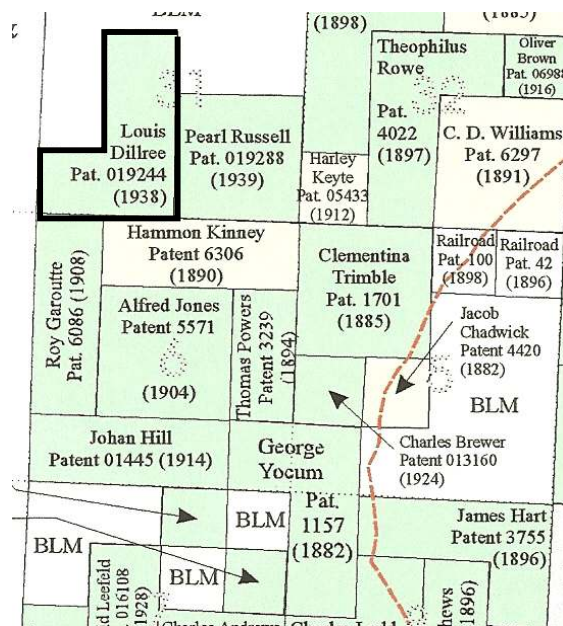

Hugo's Early Settlers

For purposes of the Hugo's Settler brochure series, an early Hugo settler includes anyone who lived there sometime from 1900 through the 1930s.

Louis F. Dillree

Born:

Birth Place:

Father's Birth Place:

Mother's Birth Place:

??

Born:

Birth Place:

Father's Birth Place:

Mother's Birth Place:

1932 The eventual Dillree homestead was still government land.¹

Louis Dillree Family, Early Hugo Settler Family: ca., 1930s - 19??

1938 Lois Dillree's Hugo Homestead On September 9, 1938 Louis F. Dillree was issued a homestead certificate for 159.55 acres in Hugo, Oregon (Patent No. 019244).²⁻³ This homestead was one of the last in Hugo, Oregon. This acreage was high up in the Quartz Creek drainage.