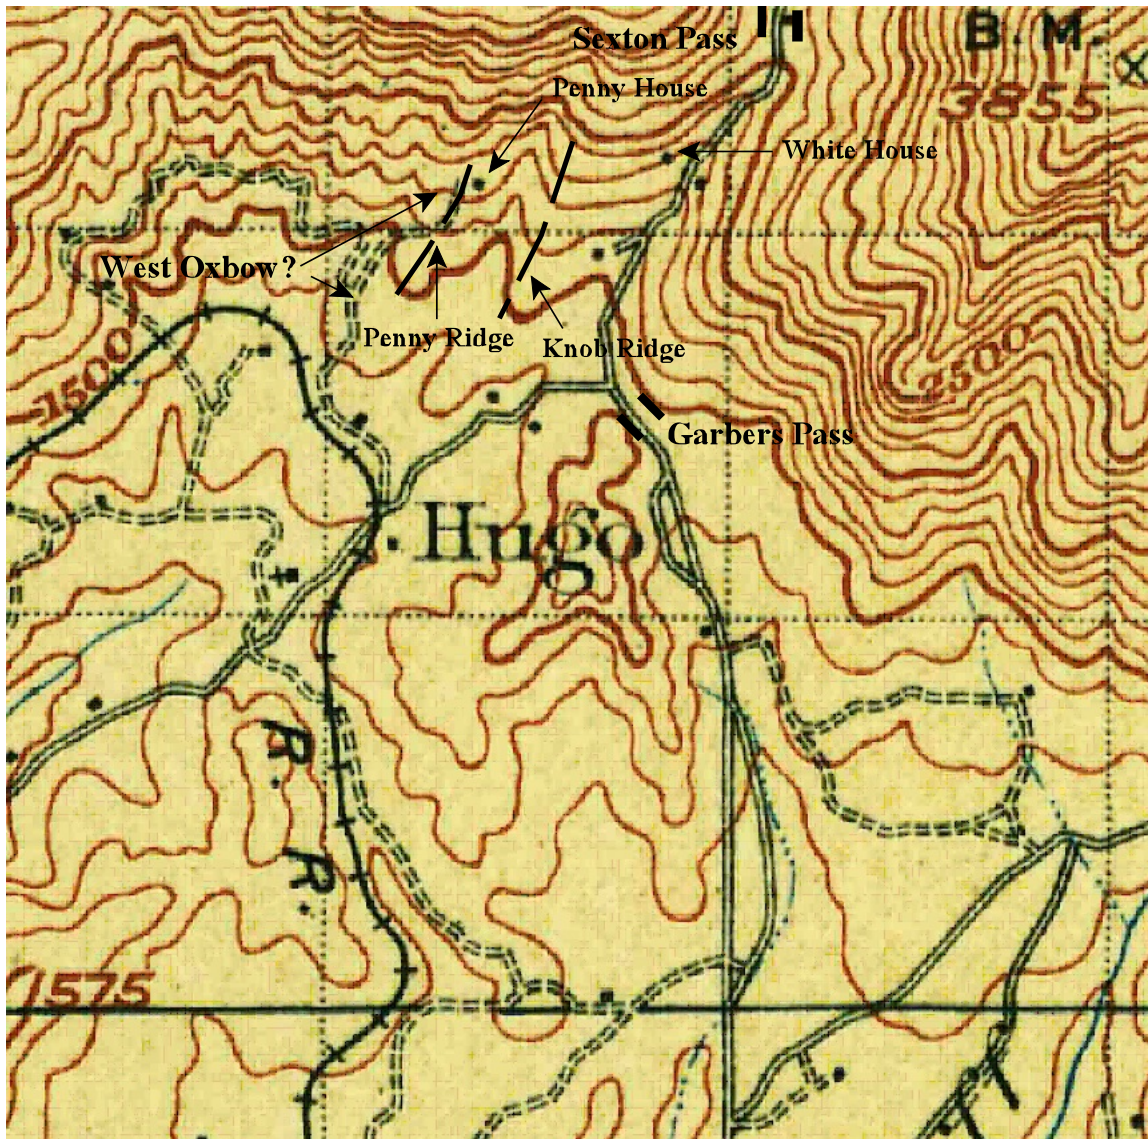

Map A4. Hugo's Ridges & Passes: 1901 - 1902

West Oxbow Along Penny Ridge

Ridges

Penny Ridge & Penny House

Knob Ridge

Garbers Pass

Base Map. US Geological Survey. Edition of April 1904. *Oregon Riddle Quadrangle*. Surveyed in 1901 - 1902.
Scale 1: 250,000. Contour interval 100 feet.